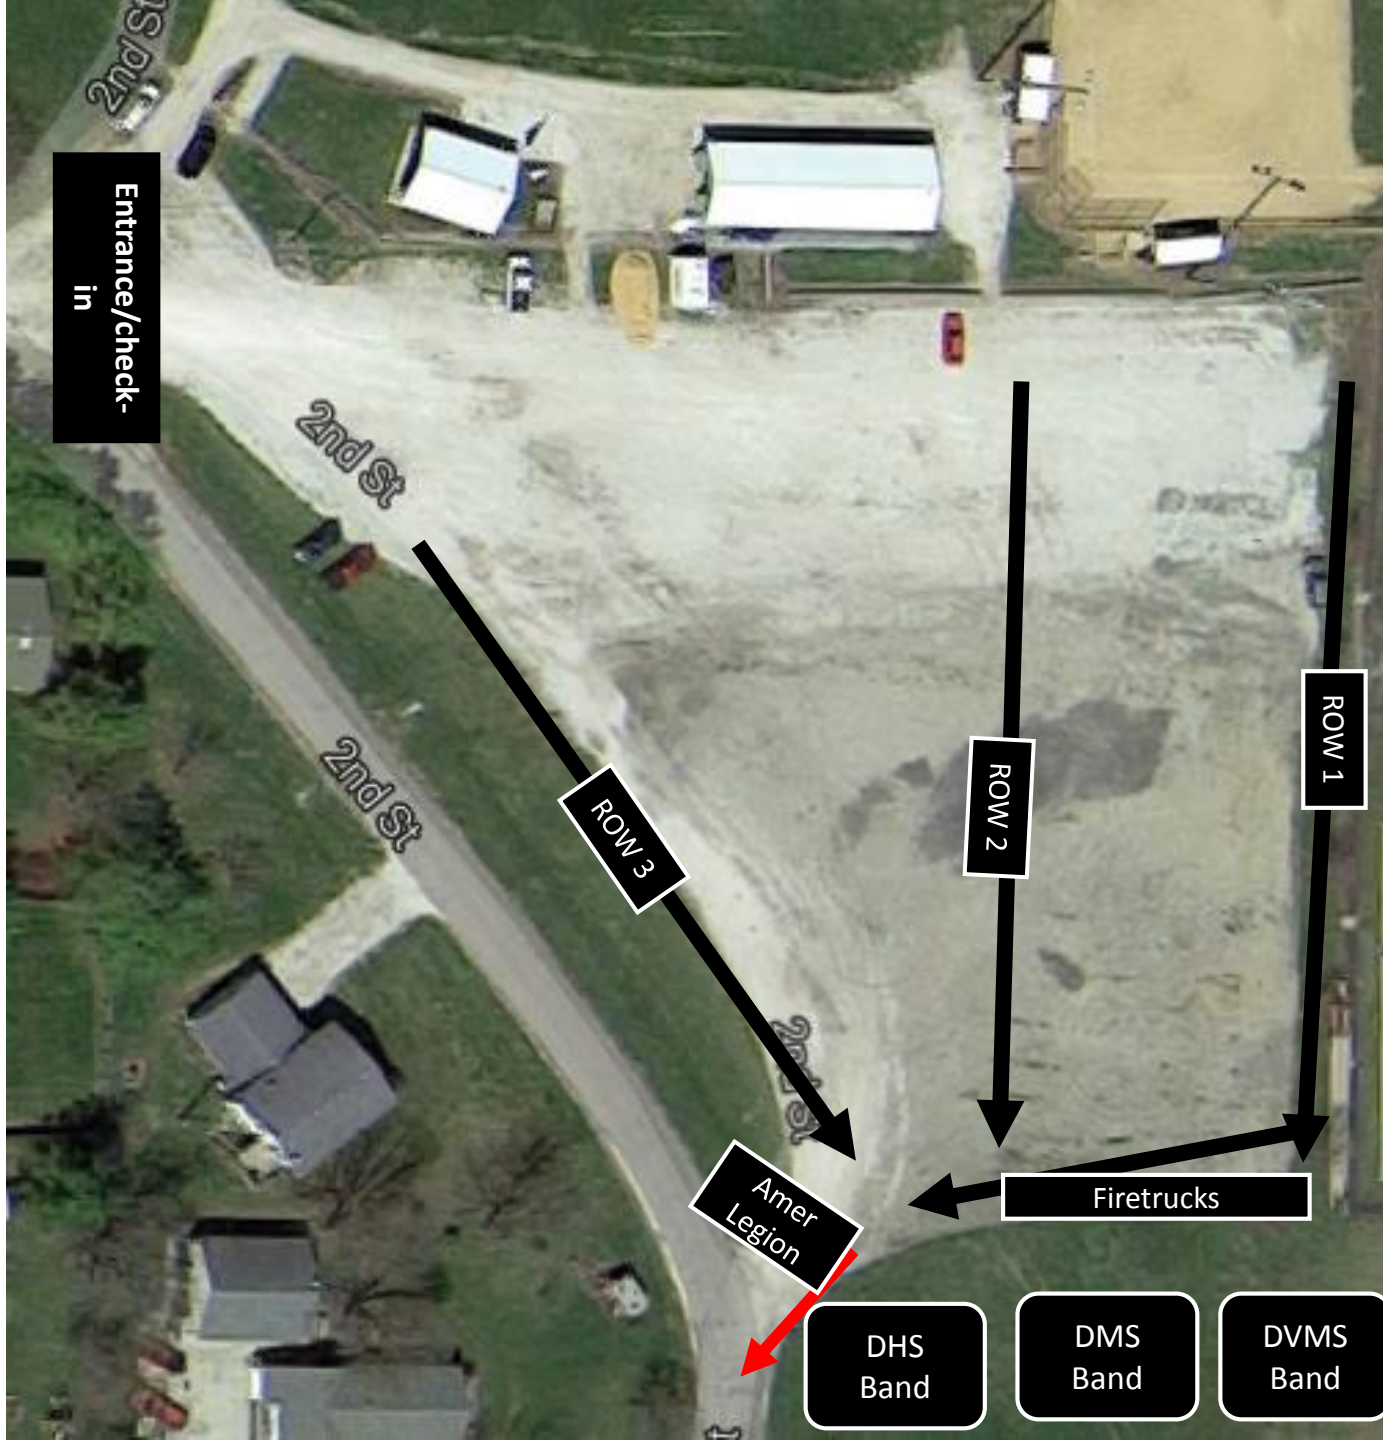

Dunlap Homecoming Parade

Map of venue

Line-Up (certain groups need to be in specific places of the parade)

Row 1:

Front of row- American Legion Hall, DHS Band, Fire Truck carrying Boys Football team & homecoming attendants, then DHS cheerleaders

End of row – DHS, Key Club, Freshman Float, attendants, then DMS Dance/Cheer

Row 2:

Front of row- DMS Band, Sophomore Float, sophomore attendants

Middle of row- Junior float, junior attendants

End of row- DVMS dance/cheer

Row 3:

Front of row- DVMS Marching Band, Senior Float

End of row/parade- JFL Football and Cheerleaders

All other Line-up:

- Different levels of sports teams together (if possible)
- Other entries in order of arrival

Boy & Girl Scouts

Row 1: any Boy Scout or Girl Scout troop from Wilder-Waite and Ridgeview

Row 2: any troop from Hickory Grove and Dunlap Grade

Row 3: any troop from Banner